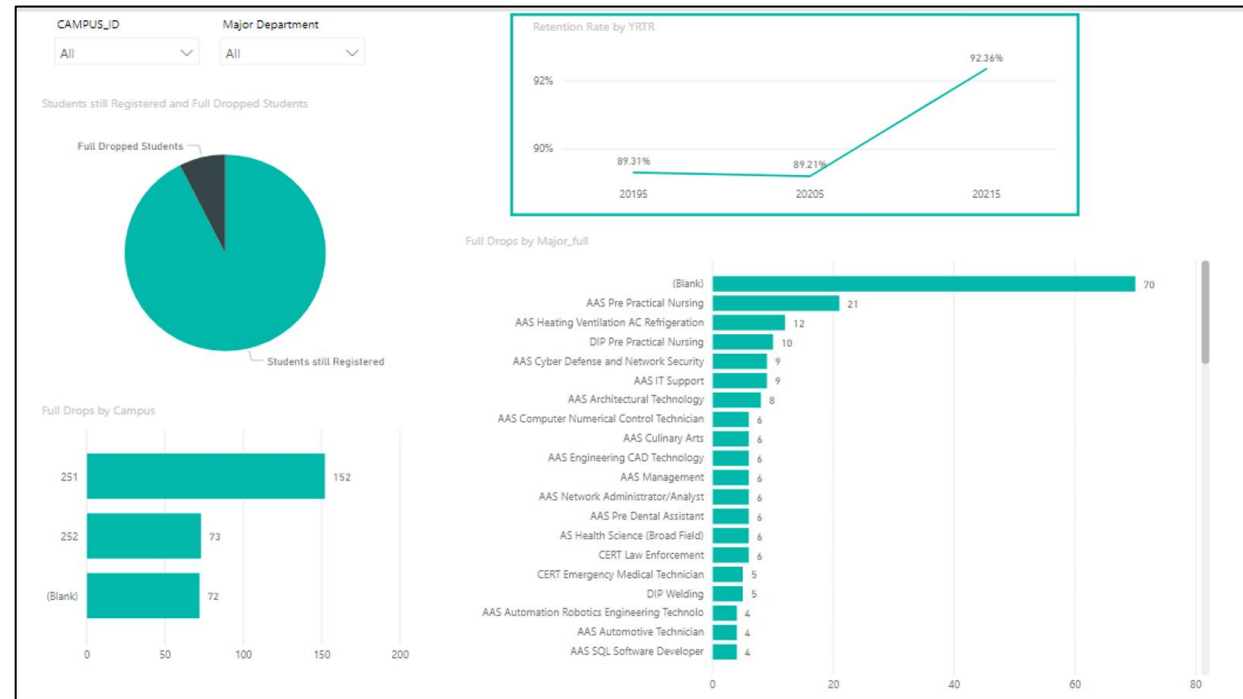

Instructional Intelligence Platform

- Measure effectiveness, learning loss & equity gaps.
- Combine multiple sources of data
- Automate the updating of your dashboards and report generation
- Completely customizable
- Cost effective and easy to use

Filter Out Student Cohorts With One Click

Building, Teacher
and Grade Filter

Academic Year Filter

All Filters are Completely
Customizable!

Measure Learning Loss and Generate Student Lists Automatically

Track Attendance or Enrollment

Drill Deeper Into The Data With One Click

Monitor your Next Initiative and Measure Results