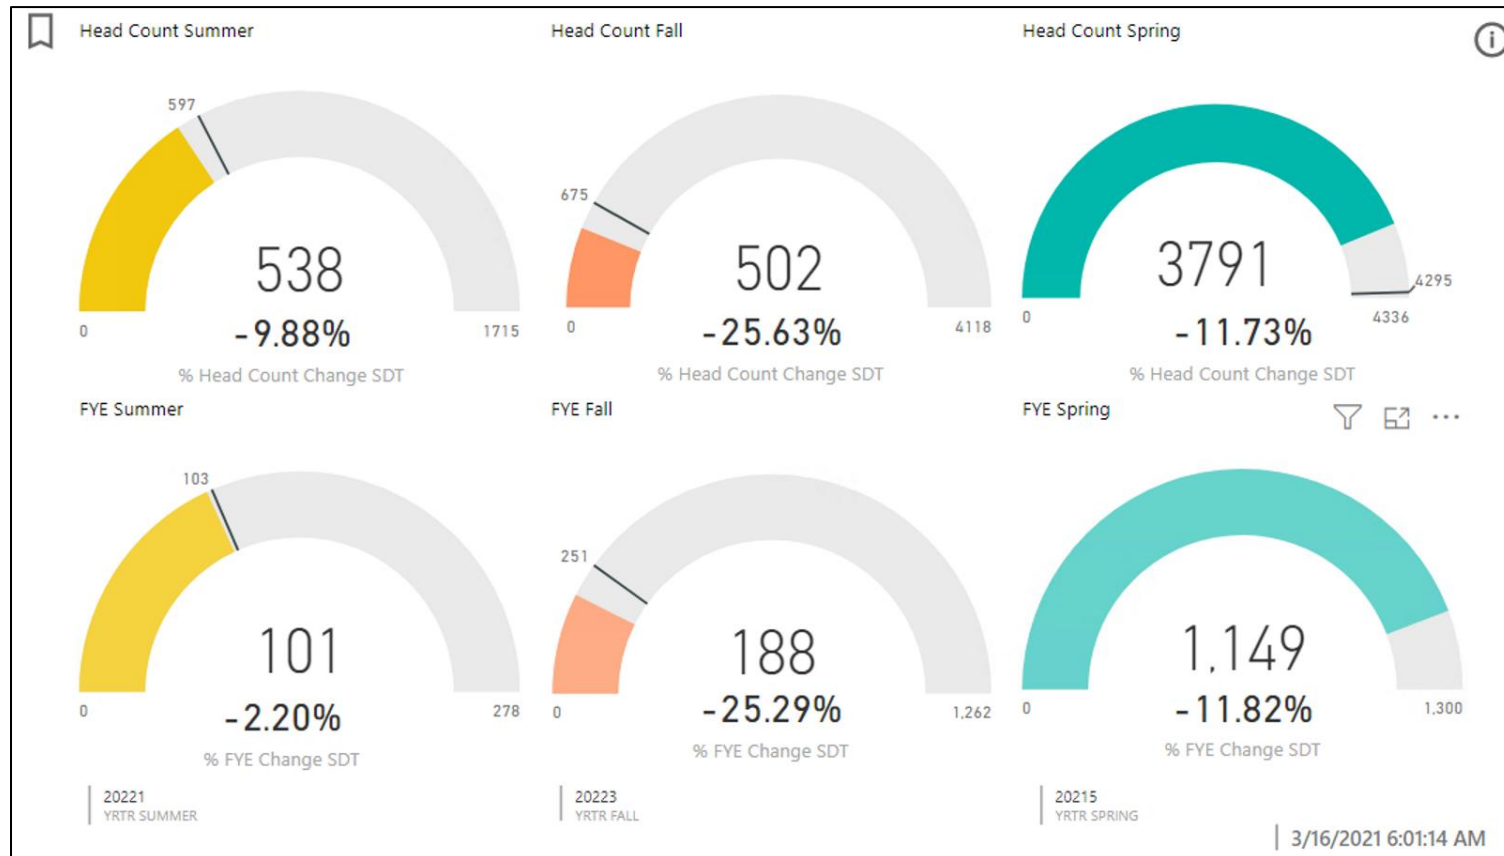

Filter Out Student Cohorts With One Click

Building, Teacher
and Grade Filter

Academic Year Filter

All Filters are Completely
Customizable!

Measure Learning Loss and Generate Student Lists Automatically

Track Attendance or Enrollment

Drill Deeper Into The Data With One Click

Monitor your Next Initiative and Measure Results