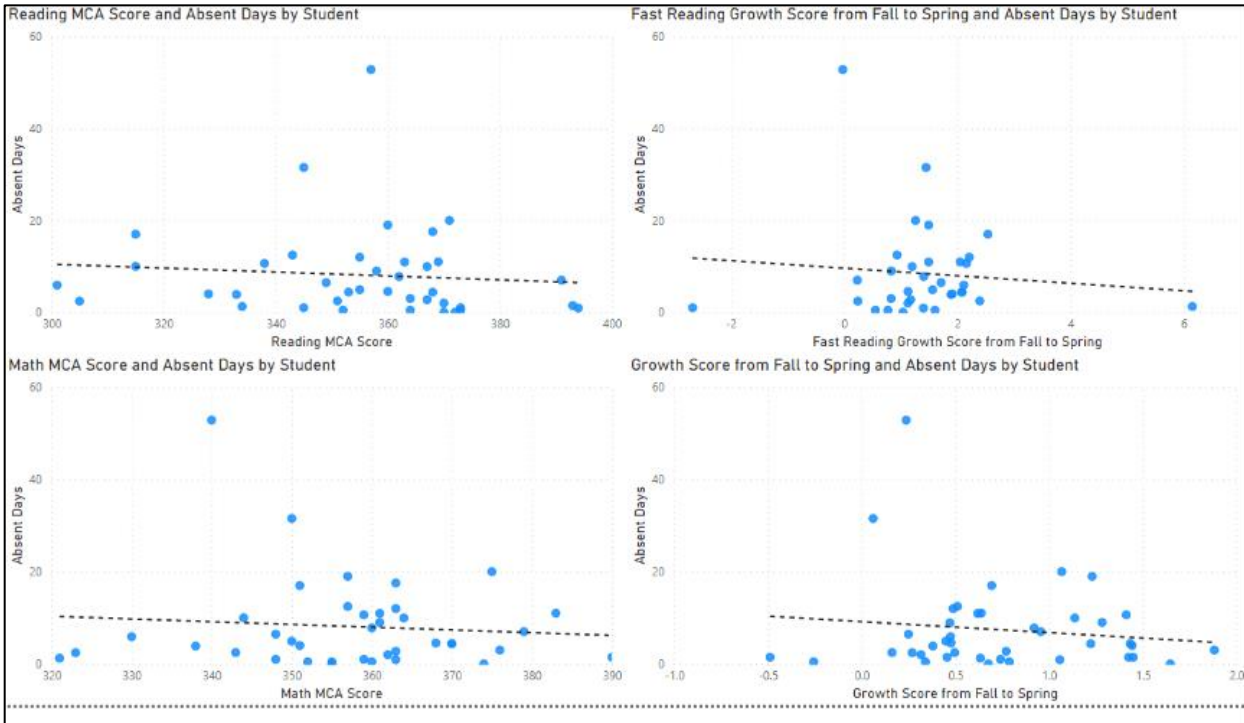

Filter Out Student Cohorts With One Click

Building, Teacher
and Grade Filter

Academic Year Filter

All Filters are Completely
Customizable!

Measure Learning Loss and Generate Student Lists Automatically

Track Attendance or Enrollment

Drill Deeper Into The Data With One Click

Monitor your Next Initiative and Measure Results