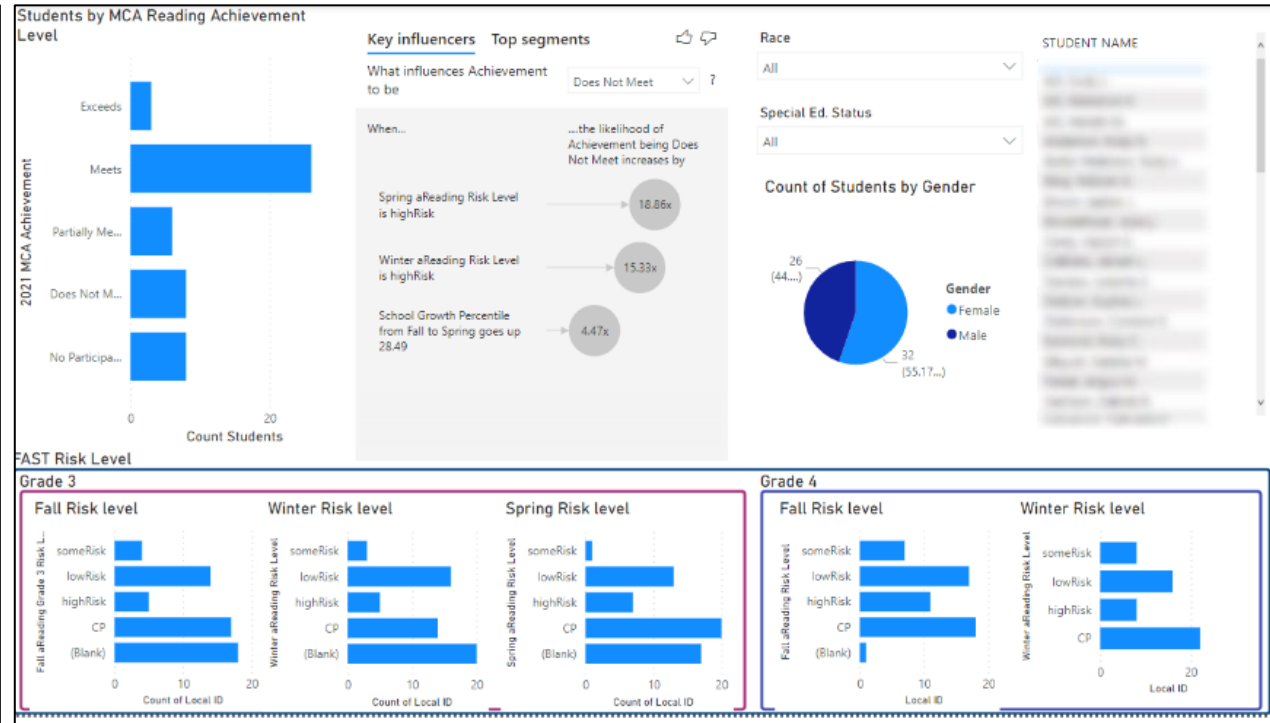

Instructional Intelligence Platform

- Measure effectiveness, learning loss & equity gaps.
- Combine multiple sources of data
- Automate the updating of your dashboards and report generation
- Completely customizable
- Cost effective and easy to use

Filter Out Student Cohorts With One Click

Building, Teacher
and Grade Filter

Academic Year Filter

All Filters are Completely
Customizable!

Measure Learning Loss and Generate Student Lists Automatically

Track Attendance or Enrollment

Drill Deeper Into The Data With One Click

Monitor your Next Initiative and Measure Results